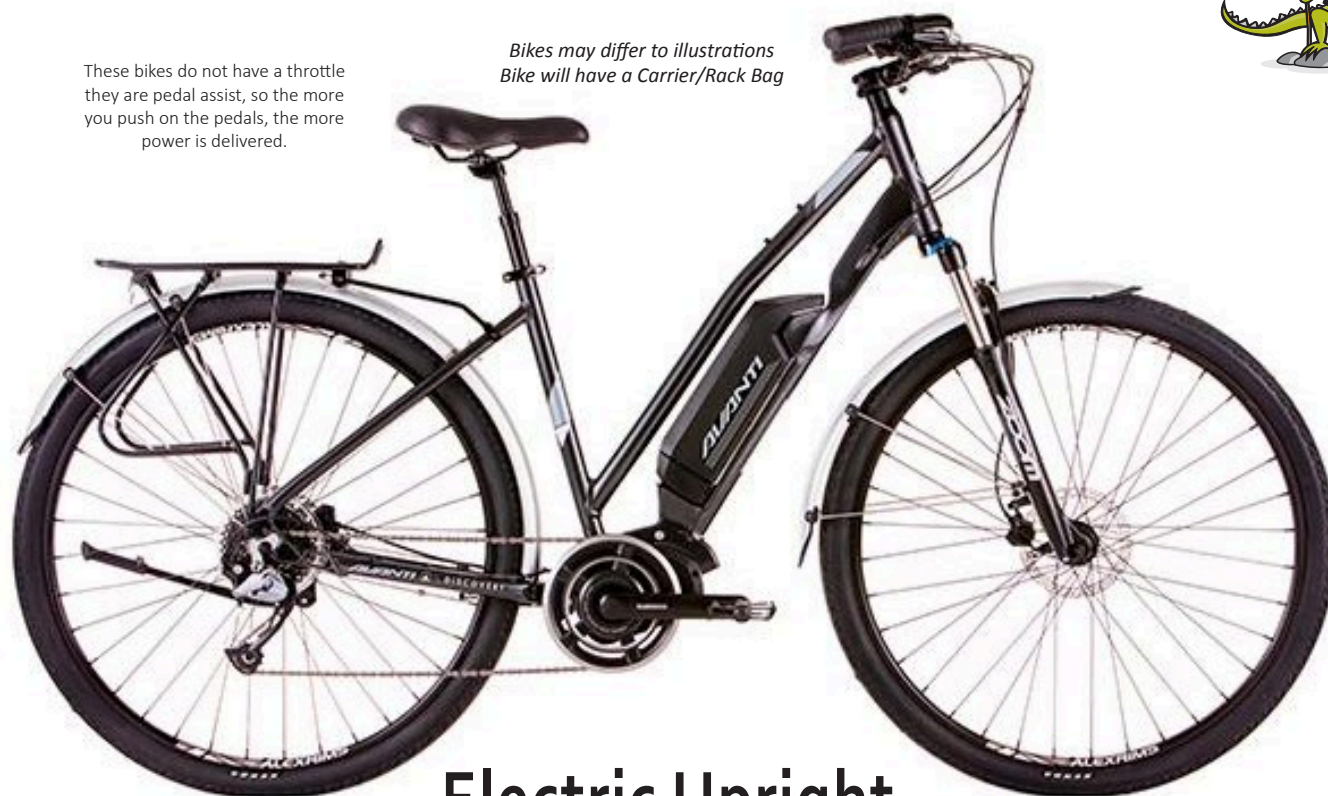

These bikes do not have a throttle they are pedal assist, so the more you push on the pedals, the more power is delivered.

*Bikes may differ to illustrations
Bike will have a Carrier/Rack Bag*

Electric Upright Trail Bike Avanti Discovery E

Pairing the Discovery Low Rise frame model with electric assist opens up the trail experience to all riders. This electric trail bike is equipped with the latest technology with a smooth and powerful E-motor to provide extra power whenever needed. The riding position is upright, allowing the rider to be comfortable while enjoying the amazing scenery.

Bike Specs

- Electric Motor Pedal Assist
- Upright Riding Position
- Shock Absorbing Seat-post
- 29" Wheels
- Front Suspension
- Disc Brakes

Included (per group)

- Bike Pumps
- Tubes
- Tyre Levers
- Tube Repair Kits

Electric Mountain Bike Avanti Discovery E

Electric assist opens up the trail experience to all riders. This electric trail bike is equipped with the latest technology with a smooth and powerful E-motor to provide extra power whenever needed. The riding position is upright, allowing the rider to be comfortable while enjoying the amazing scenery.